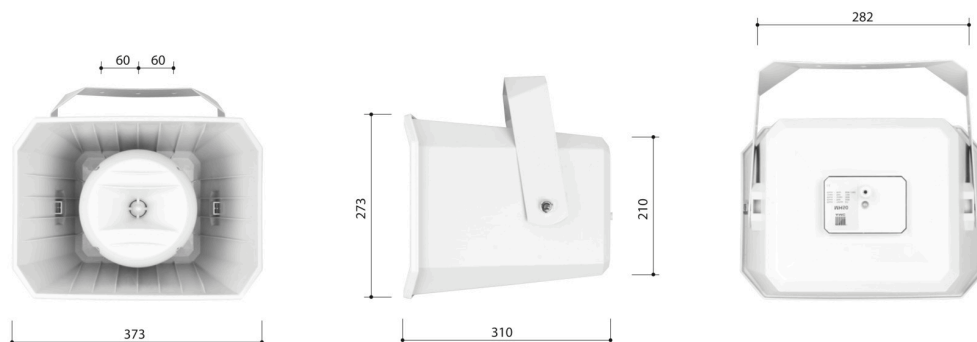

TECHNICAL SPECIFICATIONS

	MH 50
Rated power	50 W
Transformer power taps	25W - 15W -7,5W
Sensitivity (@ 1 m/1 W/1 kHz)	98 dB
Maximum SPL	115 dB
Frequency response	140–16 000 Hz
Dispersion at 1000 Hz, degrees	75°
Dimensions	373×273×310 mm
Protection	IP 55
Weight	4,85 kg
Material	ABS plastic and metal, U type housing aluminium bracket
Colour	Cold grey

MH 50